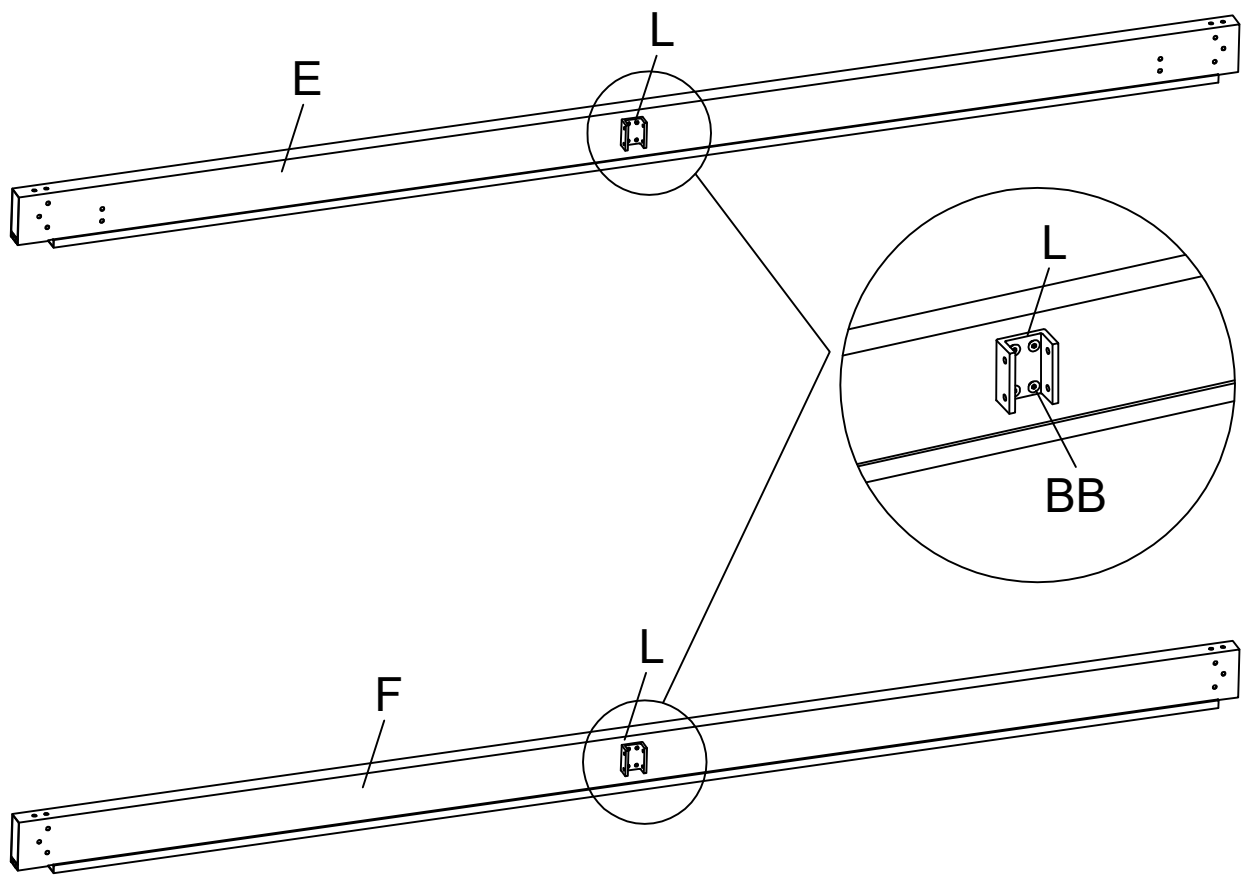

2

E	1		L	2	
F	1		BB	8	M6*15